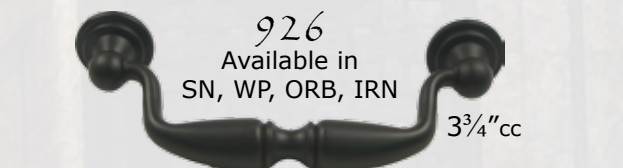

916 Available in SN, WP, ORB, IRN
1 1/8"

950 Available in SN, WP, ORB, IRN, BLK, CH
1 1/4"

922 Available in SN, WP, ORB, IRN
1 7/16"

930 Available in SN, WP, ORB, IRN
1 1/4"

931 Available in SN, WP, ORB, IRN
1 1/2"

935 Available in SN, WP, ORB, IRN, CH
1 1/4"

936 Available in SN, WP, ORB, IRN
1 1/2"

965 Available in SN, WP, ORB, IRN
1 3/8"

926 Available in SN, WP, ORB, IRN
3 3/4"cc

925 Available in SN, WP, ORB, IRN, BLK
3"cc

975 Available in SN, WP, ORB, IRN
3"cc

970 Available in SN, WP, ORB, IRN, CH
3"cc

971 Available in SN, WP, ORB, IRN
4"cc

972 Available in SN, WP, ORB, IRN
5"cc

980 Available in SN, WP, ORB, IRN, CH
3"cc

982 Available in SN, WP, ORB, IRN, CH
4"cc

All bath collections are available
with a Robe Hook (03), Euro
Tissue Holder (07), Standard
Tissue Holder (08), 18" Towel
Bar (18), 24" Towel Bar (24)
and Towel Ring (86). Double
Towel Bar (22) available in all
collections except Rockford.