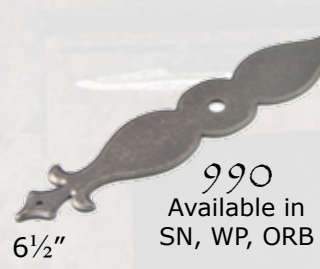

975 Available in SN, WP, ORB, IRN
3"cc

970 Available in SN, WP, ORB, IRN, CH
3"cc

971 Available in SN, WP, ORB, IRN
4"cc

972 Available in SN, WP, ORB, IRN
5"cc

980 Available in SN, WP, ORB, IRN, CH
3"cc

982 Available in SN, WP, ORB, IRN, CH
4"cc

983 Available in SN, WP, ORB, IRN, CH
5"cc

984 Available in SN, WP, ORB, IRN
6"cc

945 Available in SN, WP, ORB, IRN, BLK
3"cc

960 Available in SN, WP, ORB, IRN
3"cc

990 Available in SN, WP, ORB
6 1/2"

Distressed Cabinet Hardware
Available in Distressed Copper, Distressed Bronze & Distressed Pewter

2008
Product Catalog

10545 South Memorial • Tulsa, OK 74133
Toll Free 866.369.7878 • Fax 918.369.0601
www.rusticware.com

The Midtowne Collection
8200 Series

Available Finishes:
Satin Nickel, Weathered Pewter,
Oil Rubbed Bronze, Black, Chrome