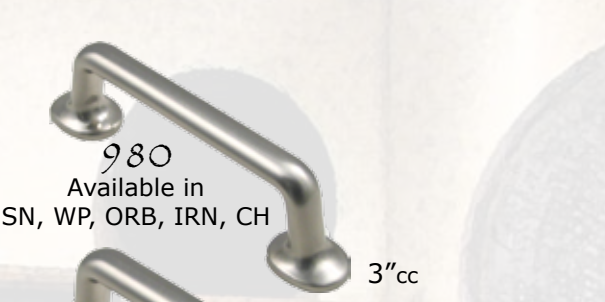

935 Available in SN, WP, ORB, IRN, CH
1 1/4"

936 Available in SN, WP, ORB, IRN
1 1/2"

965 Available in SN, WP, ORB, IRN
1 3/8"

926 Available in SN, WP, ORB, IRN
3 3/4"cc

925 Available in SN, WP, ORB, IRN, BLK
3"cc

975 Available in SN, WP, ORB, IRN
3"cc

970 Available in SN, WP, ORB, IRN, CH
3"cc

971 Available in SN, WP, ORB, IRN
4"cc

972 Available in SN, WP, ORB, IRN
5"cc

980 Available in SN, WP, ORB, IRN, CH
3"cc

982 Available in SN, WP, ORB, IRN, CH
4"cc

983 Available in SN, WP, ORB, IRN, CH
5"cc

984 Available in SN, WP, ORB, IRN
6"cc

945 Available in SN, WP, ORB, IRN, BLK
3"cc

960 Available in SN, WP, ORB, IRN
3"cc

990 Available in SN, WP, ORB
6 1/2"

Distressed Cabinet Hardware
Available in Distressed Copper, Distressed Bronze & Distressed Pewter