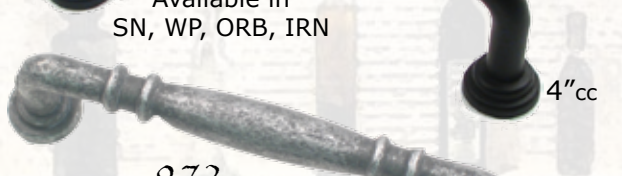

916 Available in SN, WP, ORB, IRN
1 1/8"

950 Available in SN, WP, ORB, IRN, BLK, CH
1 1/4"

922 Available in SN, WP, ORB, IRN
1 7/16"

930 Available in SN, WP, ORB, IRN
1 1/4"

931 Available in SN, WP, ORB, IRN
1 1/2"

935 Available in SN, WP, ORB, IRN, CH
1 1/4"

936 Available in SN, WP, ORB, IRN
1 1/2"

965 Available in SN, WP, ORB, IRN
1 3/8"

926 Available in SN, WP, ORB, IRN
3 3/4"cc

925 Available in SN, WP, ORB, IRN, BLK
3"cc

975 Available in SN, WP, ORB, IRN
3"cc

970 Available in SN, WP, ORB, IRN, CH
3"cc

971 Available in SN, WP, ORB, IRN
4"cc

972 Available in SN, WP, ORB, IRN
5"cc

980 Available in SN, WP, ORB, IRN, CH
3"cc

982 Available in SN, WP, ORB, IRN, CH
4"cc

All bath collections are available
with a Robe Hook (03), Euro
Tissue Holder (07), Standard
Tissue Holder (08), 18" Towel
Bar (18), 24" Towel Bar (24)
and Towel Ring (86). Double
Towel Bar (22) available in all
collections except Rockford.