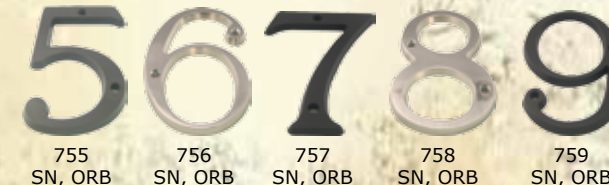

2008
Product Catalog

10545 South Memorial • Tulsa, OK 74133
Toll Free 866.369.7878 • Fax 918.369.0601
www.rusticware.com

The Midtowne Collection
8200 Series

Available Finishes:
Satin Nickel, Weathered Pewter,
Oil Rubbed Bronze, Black, Chrome

The Mapleridge Collection
8400 Series

Available Finishes:
Satin Nickel, Weathered Pewter, Oil Rubbed Bronze

The Rockford Collection
8500 Series

Available Finishes:
Distressed Bronze, Distressed Copper,
Distressed Pewter

Appliance Pulls
Two Styles, Four Finishes

6", 8", 10" & 12" Lengths
In SN, WP, ORB & Iron
Finishes (#'s 724-727)

Builder's
Hardware

The Riverside Collection
8100 Series

Available Finishes:
Satin Nickel, Weathered Pewter, Oil Rubbed Bronze

All bath collections are available
with a Robe Hook (03), Euro
Tissue Holder (07), Standard
Tissue Holder (08), 18" Towel
Bar (18), 24" Towel Bar (24)
and Towel Ring (86). Double
Towel Bar (22) available in all
collections except Rockford.