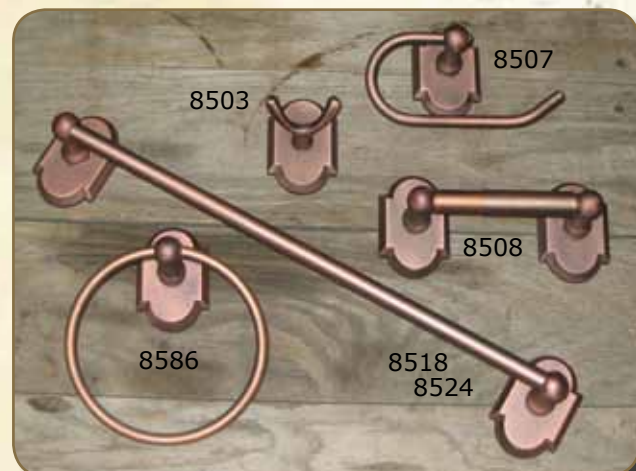

2008
Product Catalog

10545 South Memorial • Tulsa, OK 74133
Toll Free 866.369.7878 • Fax 918.369.0601
www.rusticware.com

The Midtowne Collection
8200 Series

Available Finishes:
Satin Nickel, Weathered Pewter,
Oil Rubbed Bronze, Black, Chrome

The Mapleridge Collection
8400 Series

Available Finishes:
Satin Nickel, Weathered Pewter, Oil Rubbed Bronze

The Rockford Collection
8500 Series

Available Finishes:
Distressed Bronze, Distressed Copper,
Distressed Pewter

Appliance Pulls
Two Styles, Four Finishes

6", 8", 10" & 12" Lengths
In SN, WP, ORB & Iron
Finishes (#'s 724-727)

Builder's
Hardware

The Riverside Collection
8100 Series

Available Finishes:
Satin Nickel, Weathered Pewter, Oil Rubbed Bronze

All bath collections are available
with a Robe Hook (03), Euro
Tissue Holder (07), Standard
Tissue Holder (08), 18" Towel
Bar (18), 24" Towel Bar (24)
and Towel Ring (86). Double
Towel Bar (22) available in all
collections except Rockford.