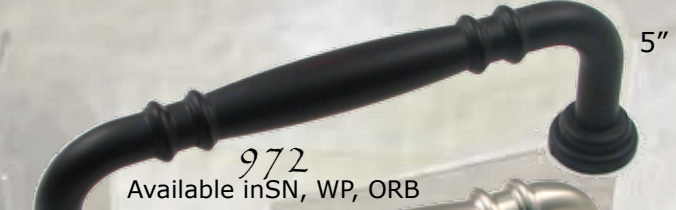

972 Available in SN, WP, ORB