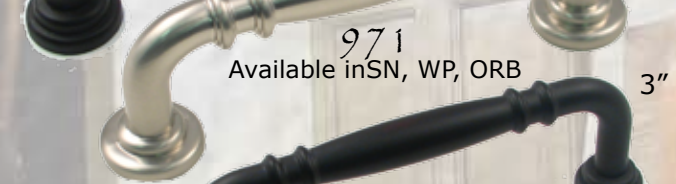

Appliance Pulls

Two Styles, Four Finishes

6", 8", 10" & 12" Lengths
In SN, WP, ORB & Iron
Finishes (#'s 724-727)

8" & 10" Lengths
In SN, WP, ORB & Iron
Finishes (#'s 729-730)

905 Available in SN, WP, ORB
910 Available in SN, WP, ORB, IRN, BLK
921 Available in SN, WP, ORB, IRN, BLK, CH

915 Available in SN, WP, ORB, IRN
916 Available in SN, WP, ORB, IRN
950 Available in SN, WP, ORB, IRN, BLK, CH

922 Available in SN, WP, ORB, IRN
930 Available in SN, WP, ORB, IRN
931 Available in SN, WP, ORB, IRN

971 Available in SN, WP, ORB

970 Available in SN, WP, ORB, IRN, CH

990 Available in SN, WP, ORB

976 Available in SN, WP, ORB, IRN

975 Available in SN, WP, ORB, IRN

926 Available in SN, WP, ORB, IRN

985 - 10"