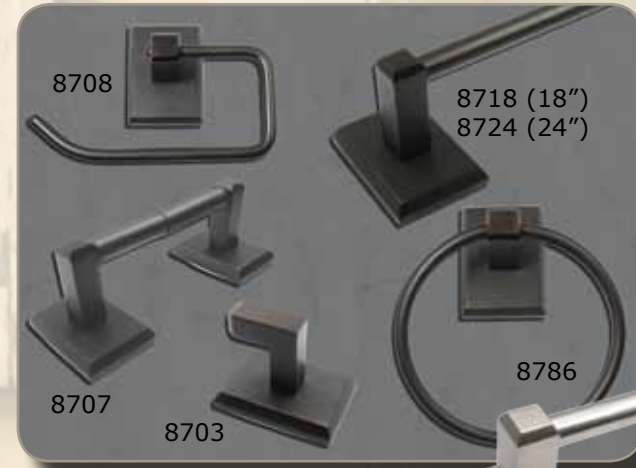

Available Finishes:
Satin Nickel, Weathered Pewter,
Oil Rubbed Bronze, Black, Chrome

The Mapleridge Collection
8400 Series

Available Finishes:
Satin Nickel, Weathered Pewter, Oil
Rubbed Bronze

The Utica Collection
8700 Series

Available Finishes:
Satin Nickel, Oil Rubbed Bronze

The Riverside Collection
8100 Series

Available Finishes:
Satin Nickel, Weathered Pewter,
Oil Rubbed Bronze

The Wenmoor Collection
8600 Series

Available Finishes:
Satin Nickel, Weathered Pewter,
Oil Rubbed Bronze, Iron