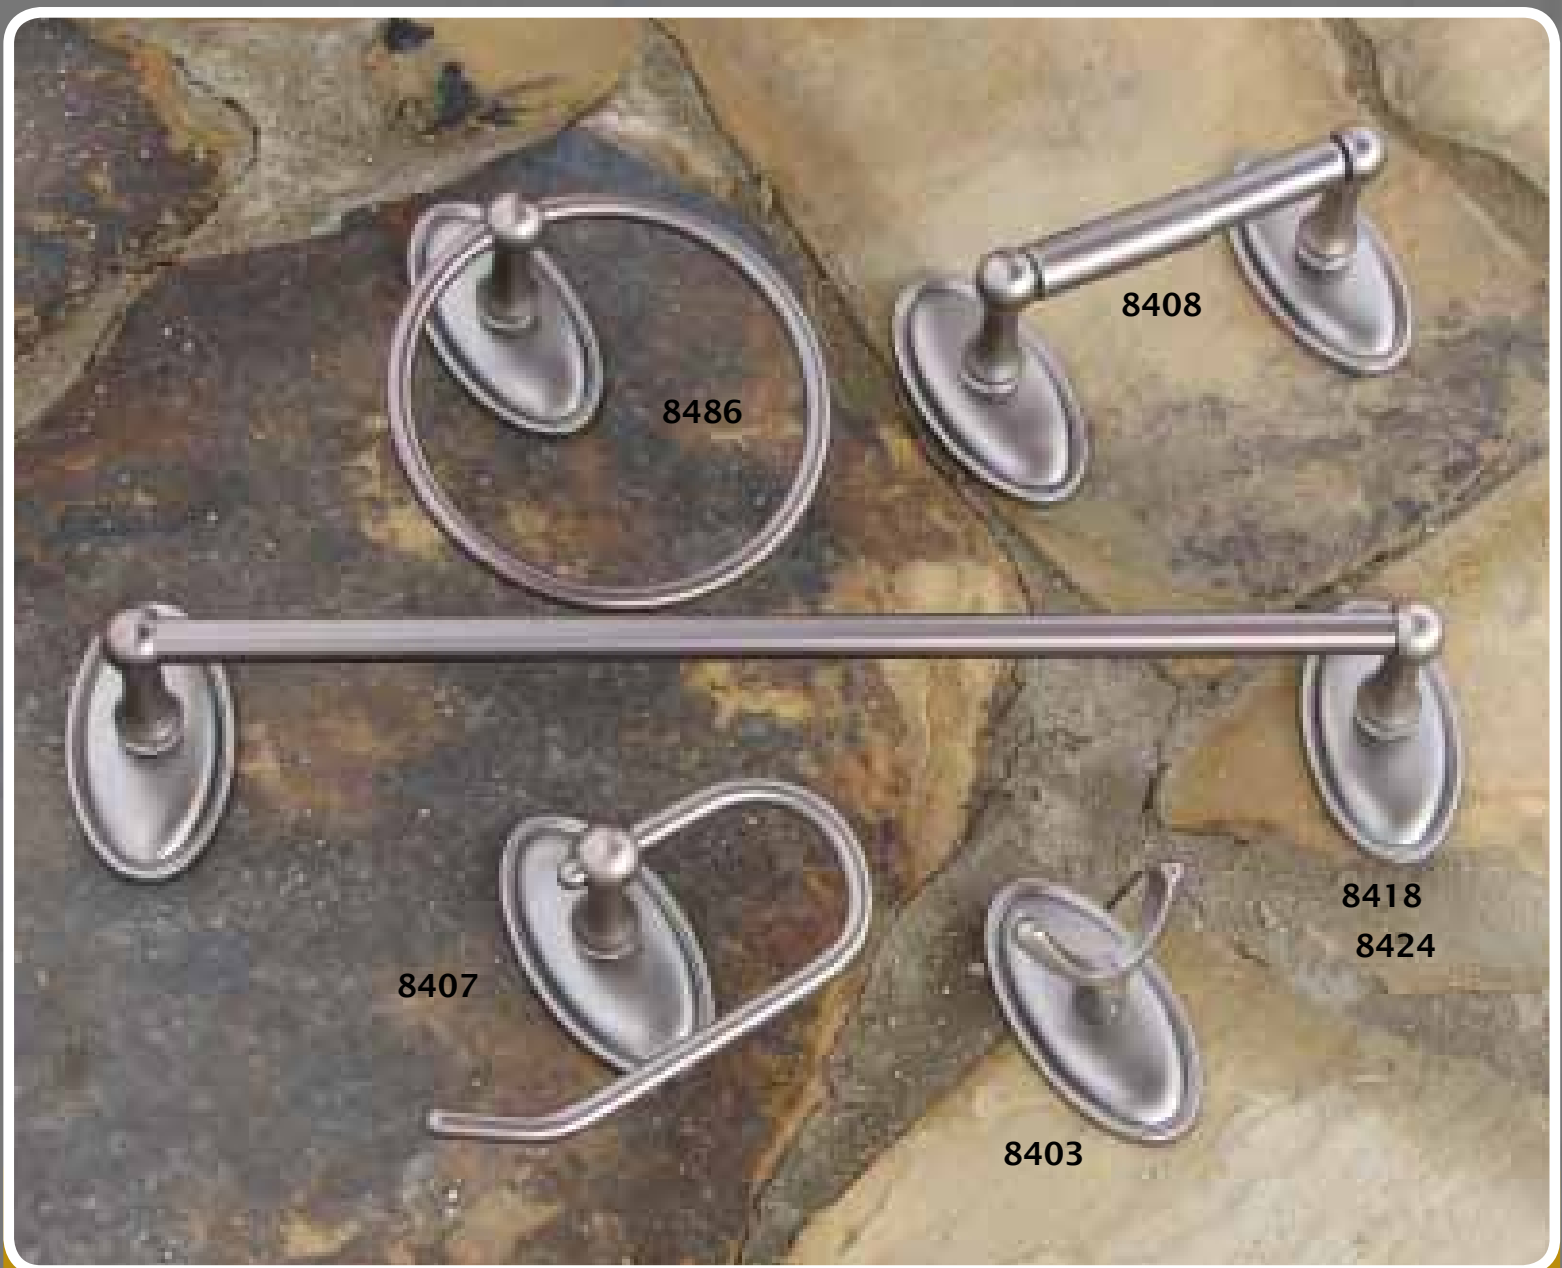

# RIVERSIDE COLLECTION

**Weathered Pewter**

**Satin Nickel**

**Oil Rubbed Bronze**

8103 - Robe Hook	8118 - 18" Towel Bar	8186 - Towel Ring
8107 - Euro Tissue Holder	8122 - Double Towel Bar	
8108 - Standard Tissue Holder	8124 - 24" Towel Bar	

# MIDTOWNE COLLECTION

Weathered Pewter

Satin Nickel

Oil Rubbed Bronze

Chrome

Black

8203 - Robe Hook	8218 - 18" Towel Bar	8286 - Towel Ring
8207 - Euro Tissue Holder	8222 - Double Towel Bar	
8208 - Standard Tissue Holder	8224 - 24" Towel Bar	

# MAPLERIDGE COLLECTION

Weathered Pewter

Satin Nickel

Oil Rubbed Bronze

8403 - Robe Hook	8418 - 18" Towel Bar	8422 not pictured
8407 - Euro Tissue Holder	8424 - 24" Towel Bar	
8408 - Standard Tissue Holder	8486 - Towel Ring	

# Modern Collection

Satin Nickel and  
Oil Rubbed Bronze

8703  
Robe Hook

8718, 8724  
18" & 24"  
Towel Bars

8786  
Towel Ring

8708  
Standard  
Tissue Holder

8707  
Euro  
Tissue  
Holder

10545 SOUTH MEMORIAL  
TULSA, OK 74133  
TOLL FREE 866.369.7878  
FAX 918.369.0601  
WWW.RUSTICWARE.COM