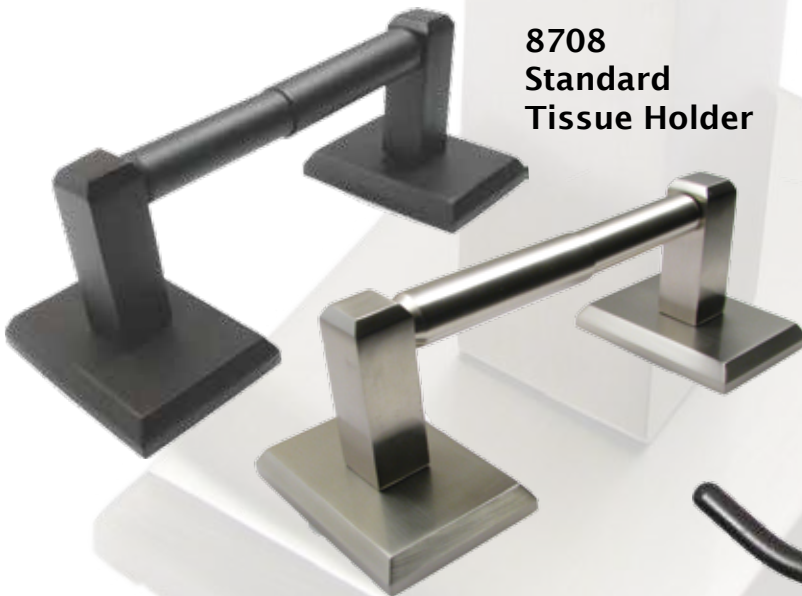

# Modern Collection

Satin Nickel and  
Oil Rubbed Bronze

8703  
Robe Hook

8718, 8724  
18" & 24"  
Towel Bars

8786  
Towel Ring

8708  
Standard  
Tissue Holder

8707  
Euro  
Tissue  
Holder

10545 SOUTH MEMORIAL  
TULSA, OK 74133  
TOLL FREE 866.369.7878  
FAX 918.369.0601  
WWW.RUSTICWARE.COM