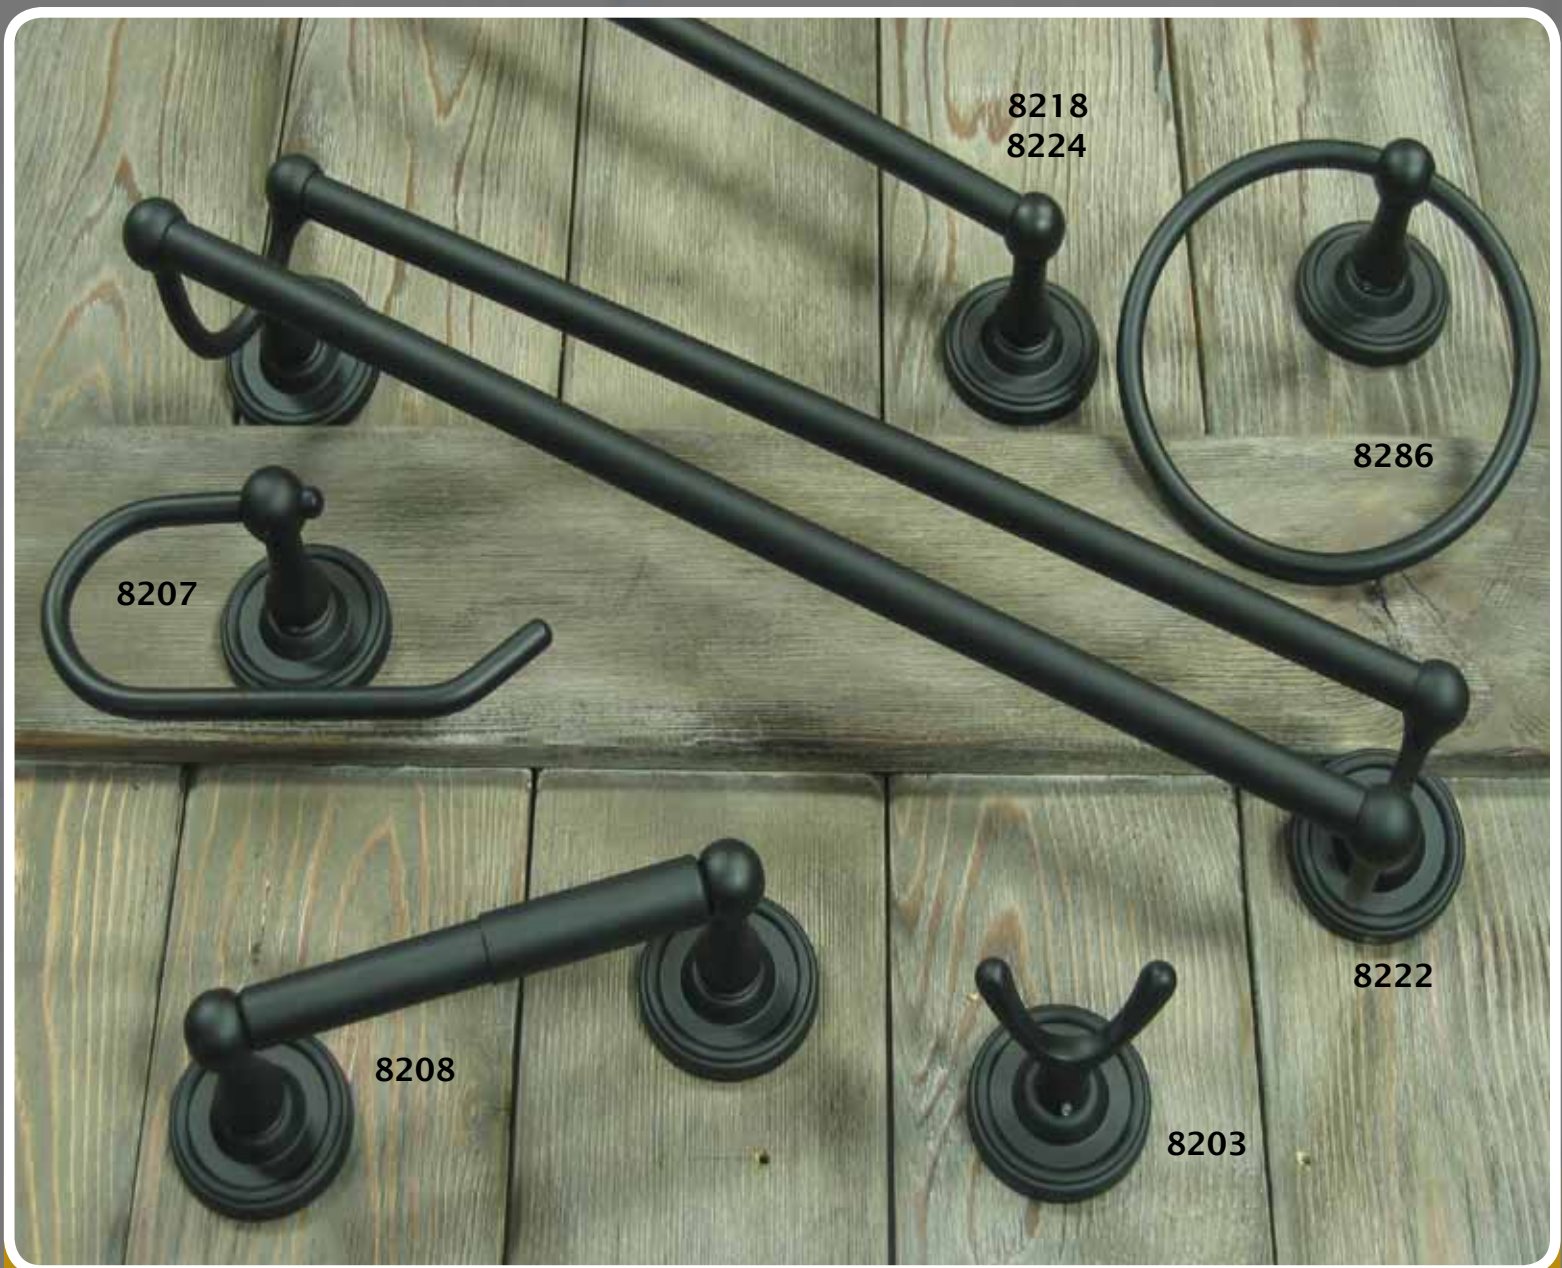

# RIVERSIDE COLLECTION

**Weathered Pewter**

**Satin Nickel**

**Oil Rubbed Bronze**

8103 - Robe Hook	8118 - 18" Towel Bar	8186 - Towel Ring
8107 - Euro Tissue Holder	8122 - Double Towel Bar	
8108 - Standard Tissue Holder	8124 - 24" Towel Bar	

# MIDTOWNE COLLECTION

Weathered Pewter

Satin Nickel

Oil Rubbed Bronze

Chrome

Black

8203 - Robe Hook	8218 - 18" Towel Bar	8286 - Towel Ring
8207 - Euro Tissue Holder	8222 - Double Towel Bar	
8208 - Standard Tissue Holder	8224 - 24" Towel Bar	