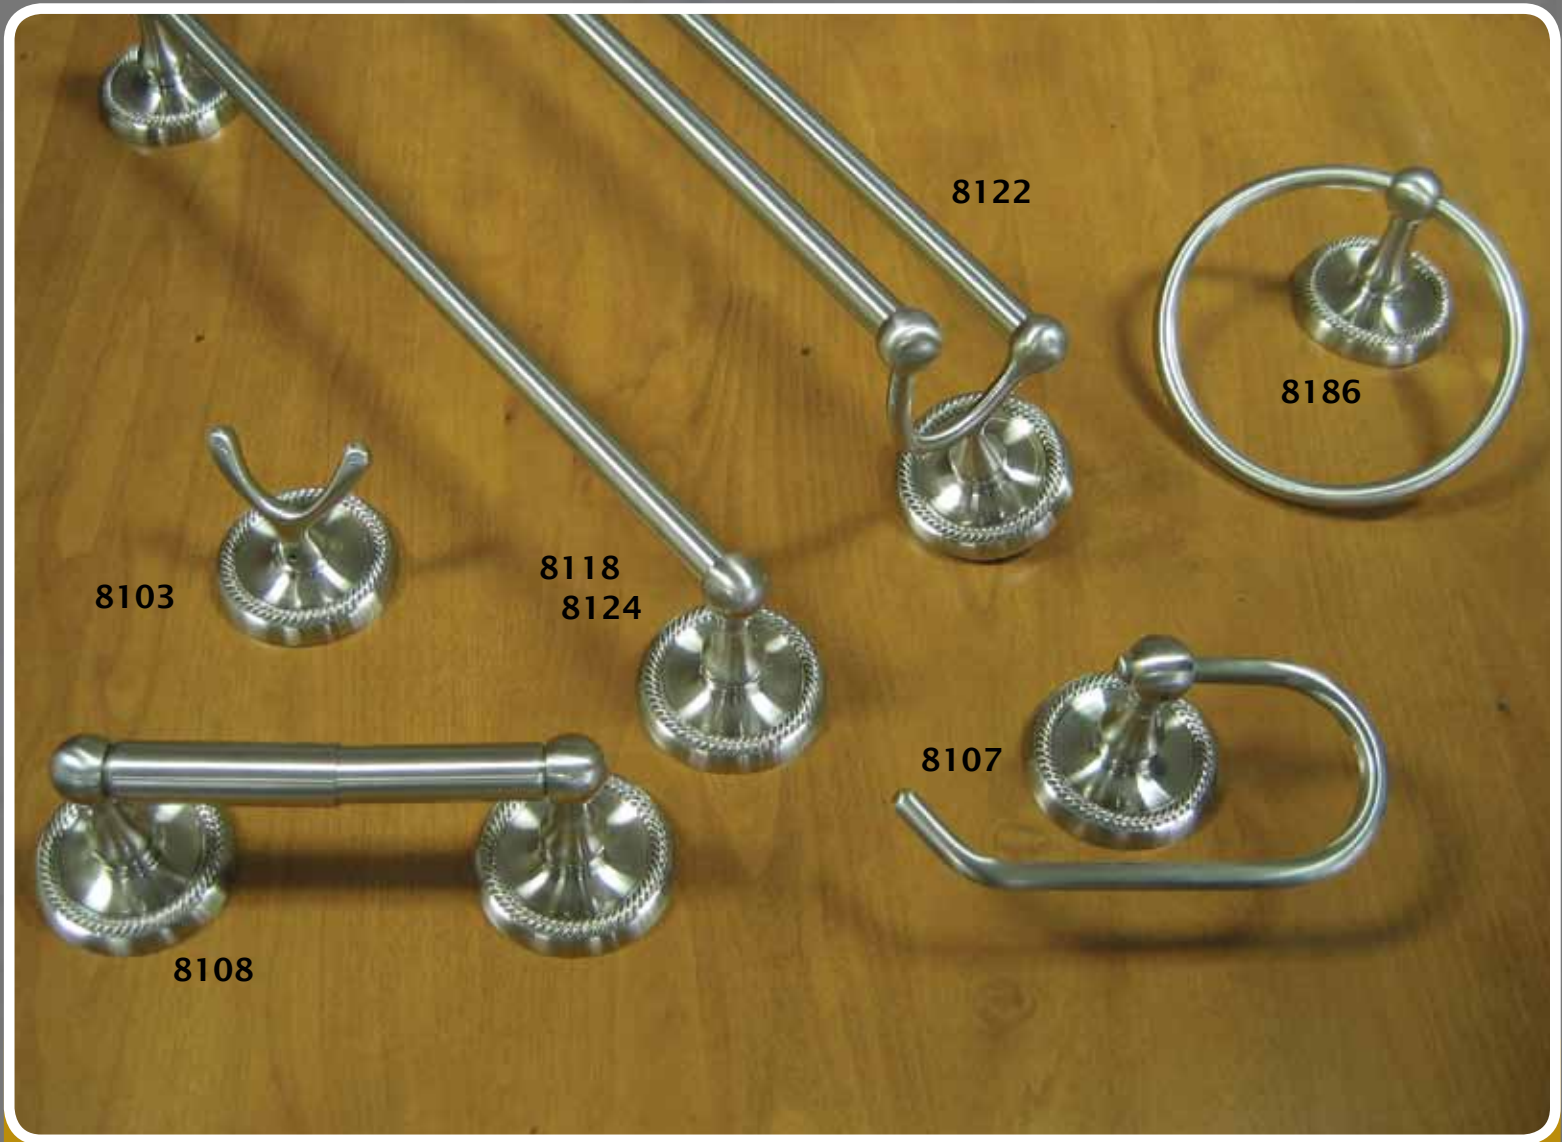

# RIVERSIDE COLLECTION

**Weathered Pewter**

**Satin Nickel**

**Oil Rubbed Bronze**

8103 - Robe Hook	8118 - 18" Towel Bar	8186 - Towel Ring
8107 - Euro Tissue Holder	8122 - Double Towel Bar	
8108 - Standard Tissue Holder	8124 - 24" Towel Bar	

# MIDTOWNE COLLECTION

Weathered Pewter

Satin Nickel

Oil Rubbed Bronze

Chrome

Black

8203 - Robe Hook	8218 - 18" Towel Bar	8286 - Towel Ring
8207 - Euro Tissue Holder	8222 - Double Towel Bar	
8208 - Standard Tissue Holder	8224 - 24" Towel Bar	

# WENMOOR COLLECTION

Weathered  
Pewter

Satin  
Nickel

Oil Rubbed  
Bronze

Iron

8603 - Robe Hook	8618 - 18" Towel Bar	8686 - Towel Ring
8607 - Euro Tissue Holder	8622 - Double Towel Bar	
8608 - Standard Tissue Holder	8624 - 24" Towel Bar	

# Modern Collection

Satin Nickel and  
Oil Rubbed Bronze

8703  
Robe Hook

8718, 8724  
18" & 24"  
Towel Bars

8786  
Towel Ring

8708  
Standard  
Tissue Holder

8707  
Euro  
Tissue  
Holder

10545 SOUTH MEMORIAL  
TULSA, OK 74133  
TOLL FREE 866.369.7878  
FAX 918.369.0601  
WWW.RUSTICWARE.COM