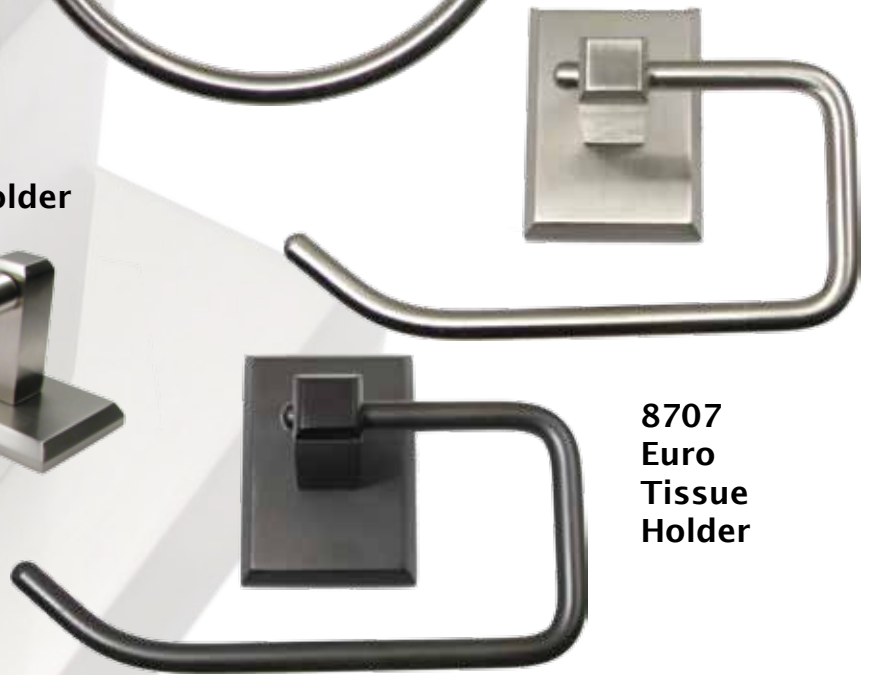

# WENMOOR COLLECTION

Weathered  
Pewter

Satin  
Nickel

Oil Rubbed  
Bronze

Iron

8603 - Robe Hook	8618 - 18" Towel Bar	8686 - Towel Ring
8607 - Euro Tissue Holder	8622 - Double Towel Bar	
8608 - Standard Tissue Holder	8624 - 24" Towel Bar	

# Modern Collection

Satin Nickel and  
Oil Rubbed Bronze

8703  
Robe Hook

8718, 8724  
18" & 24"  
Towel Bars

8786  
Towel Ring

8708  
Standard  
Tissue Holder

8707  
Euro  
Tissue  
Holder

10545 SOUTH MEMORIAL  
TULSA, OK 74133  
TOLL FREE 866.369.7878  
FAX 918.369.0601  
WWW.RUSTICWARE.COM