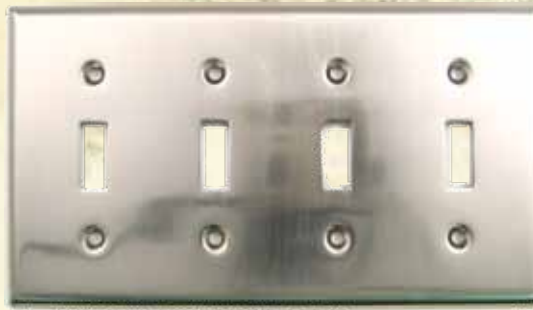

2011

BUILDER'S  
HARDWARE  
*Rusticware*

780 Single Blank

781 Single Cable

782 Single Switch

783 Single Receptacle

784 Single Rocker

785 Double Switch

786 Double Receptacle

787 Double Rocker

788 Double Rocker/Switch

789 Triple Switch

790 4-Gang

791 Double Switch/Recep