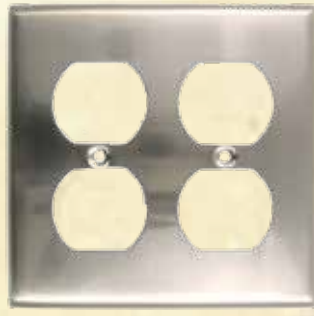

2011

BUILDER'S  
HARDWARE  
*Rusticware*

780 Single Blank

781 Single Cable

782 Single Switch

783 Single Receptacle

784 Single Rocker

785 Double Switch

786 Double Receptacle

787 Double Rocker

788 Double Rocker/Switch

789 Triple Switch

790 4-Gang

791 Double Switch/Recep

# SATIN NICKEL

750 - 4"

751 - 4"

752 - 4"

753 - 4"

754 - 4"

755 - 4"

756 - 4"