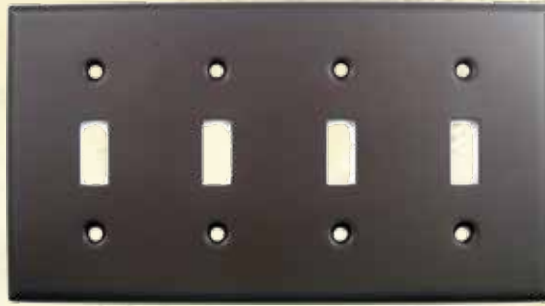

2011

BUILDER'S  
HARDWARE  
*Rusticware*

780 Single Blank

781 Single Cable

782 Single Switch

783 Single Receptacle

784 Single Rocker

785 Double Switch

757 - 4"

758 - 4"

759 - 4"

780 Single Blank

781 Single Cable

782 Single Switch

783 Single Receptacle

784 Single Rocker

785 Double Switch

786 Double Receptacle

787 Double Rocker

788 Double Rocker/  
Switch

789 Triple Switch

790 4-Gang

791 Double Switch/Recept