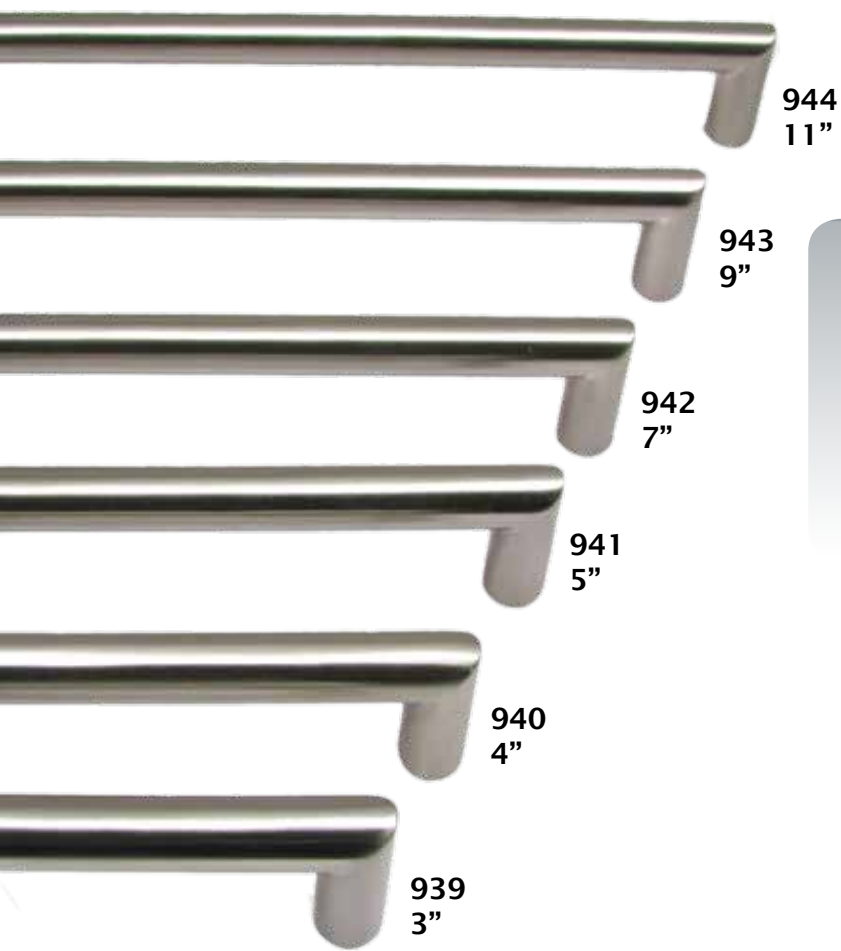

976

975

986
10"

IRON

910

945

925

950

921

BLACK AND CHROME

935

983

982

980

921

950

970

Satin Nickel

Modern Knobs

Oil Rubbed Bronze

Modern Pulls
Range From
3" to 11"

Satin
Nickel

Modern Pulls

944
11"

943
9"

942
7"

941
5"

940
4"

939
3"

Modern Pulls

Oil Rubbed
Bronze

993
3"