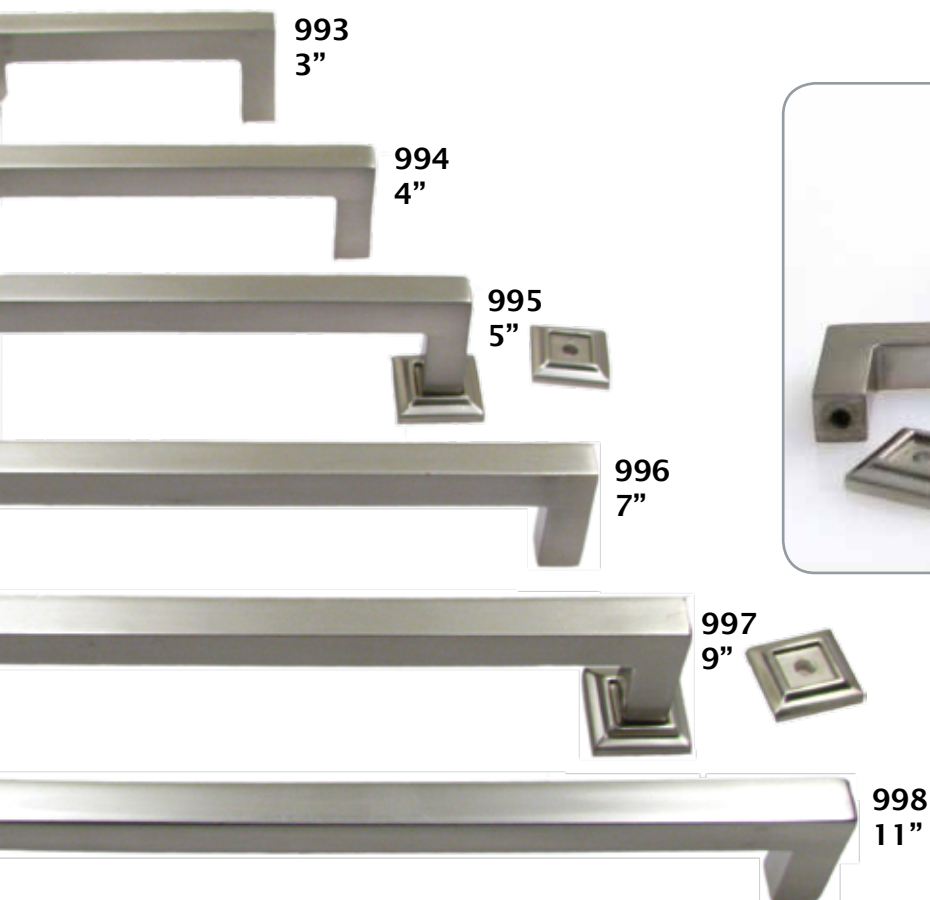

970

Satin Nickel

Modern Knobs

Oil Rubbed Bronze

Modern Pulls
Range From
3" to 11"

Satin
Nickel

Modern Pulls

944
11"