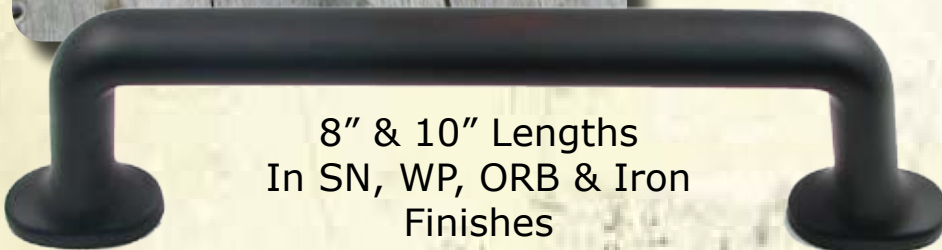

## Appliance Pulls Two Styles, Four Finishes

Satin Nickel

In 6", 8", 10" & 12"  
Lengths

Iron

Weathered Pewter

In 6", 8", 10" & 12"  
Lengths

Oil Rubbed Bronze

In 6", 8", 10" & 12"  
Lengths

8" & 10" Lengths  
In SN, WP, ORB & Iron  
Finishes