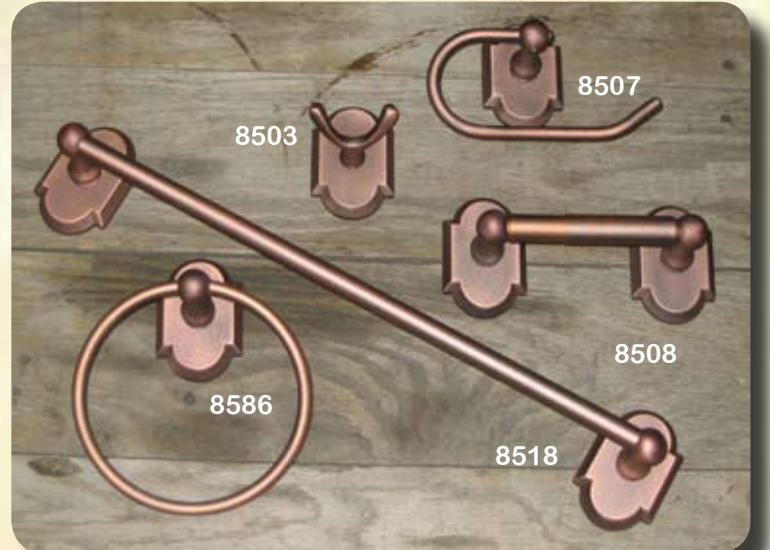

# Rusticware

New for 2006, we are introducing two bath collections, a distressed cabinet hardware collection and a copper finish.

## The Mapleridge Collection 8400 Series

## The Rockford Collection 8500 Series

Satin Nickel

Oil Rubbed  
Bronze

Weathered  
Pewter

Distressed  
Copper

Distressed  
Bronze

Distressed  
Pewter